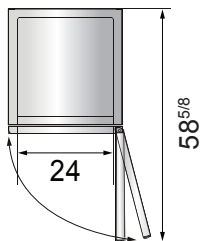

SPECIFICATIONS

Models	Door	Capacity (Cu.Ft.)	Shelves	Casters (inch)	Amps (A)	Voltage (V/Hz/Ph)	HP	Refrigerant	Exterior Dimensions (inch)	Net Weight (lbs)	Gross Weight (lbs)
MBF8004GR	1	21.4	3	4	2.1	115/60/1	1/7	R290	28 ^{7/10} ×31 ^{7/10} ×81 ^{3/10}	220	254
MBF8005GR	2	43.2	6	4	3.2	115/60/1	1/5	R290	51 ^{7/10} ×31 ^{7/10} ×81 ^{3/10}	340	390
MBF8006GR	3	64.9	9	4	4.2	115/60/1	1/4	R290	77 ^{4/5} ×31 ^{7/10} ×81 ^{3/10}	472	551

PLAN VIEW

MBF8004GR

MBF8005GR

MBF8006GR

*Interior Dimensions

SELF-CLOSING AND STAY OPEN DOOR FEATURE

Casters

Epoxy shelves