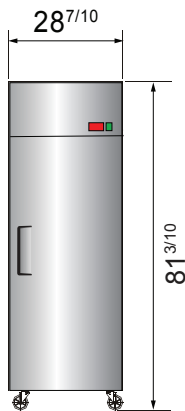

SPECIFICATIONS

Models	Door	Capacity (Cu.Ft.)	Shelves	Casters (inch)	Amps (A)	Voltage (V/Hz/Ph)	HP	Refrigerant	Exterior Dimensions (inch)	Net Weight (lbs)	Gross Weight (lbs)
MBF8004GR	1	21.4	3	4	2.1	115/60/1	1/7	R290	28 ^{7/10} ×31 ^{7/10} ×81 ^{3/10}	220	254
MBF8005GR	2	43.2	6	4	3.2	115/60/1	1/5	R290	51 ^{7/10} ×31 ^{7/10} ×81 ^{3/10}	340	390
MBF8006GR	3	64.9	9	4	4.2	115/60/1	1/4	R290	77 ^{4/5} ×31 ^{7/10} ×81 ^{3/10}	472	551

PLAN VIEW

MBF8004GR

MBF8005GR

MBF8006GR

*Interior Dimensions

SELF-CLOSING AND STAY OPEN DOOR FEATURE

Casters

Epoxy shelves