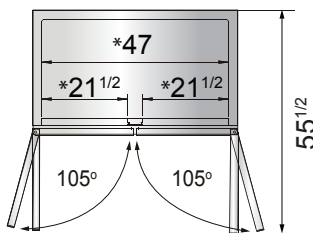

SPECIFICATIONS

Models	Door	Capacity (Cu.Ft.)	Shelves	Casters (inch)	Amps (A)	Voltage (V/Hz/Ph)	HP	Refrigerant	Exterior Dimensions (inch)	Net Weight (lbs)	Gross Weight (lbs)
MBF8004GR	1	21.4	3	4	2.1	115/60/1	1/7	R290	28 ^{7/10} ×31 ^{7/10} ×81 ^{3/10}	220	254
MBF8005GR	2	43.2	6	4	3.2	115/60/1	1/5	R290	51 ^{7/10} ×31 ^{7/10} ×81 ^{3/10}	340	390
MBF8006GR	3	64.9	9	4	4.2	115/60/1	1/4	R290	77 ^{4/5} ×31 ^{7/10} ×81 ^{3/10}	472	551

PLAN VIEW

MBF8004GR

MBF8005GR

MBF8006GR

*Interior Dimensions

SELF-CLOSING AND STAY OPEN DOOR FEATURE

Casters

Epoxy shelves