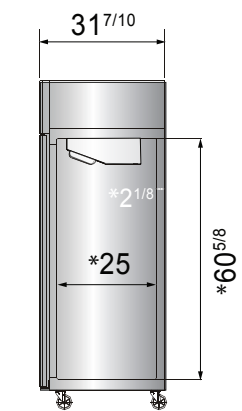

SPECIFICATIONS

Models	Door	Capacity (Cu.Ft.)	Shelves	Casters (inch)	Amps (A)	Voltage (V/Hz/Ph)	HP	Refrigerant	Exterior Dimensions (inch)	Net Weight (lbs)	Gross Weight (lbs)
MBF8004GR	1	21.4	3	4	2.1	115/60/1	1/7	R290	28 ^{7/10} ×31 ^{7/10} ×81 ^{3/10}	220	254
MBF8005GR	2	43.2	6	4	3.2	115/60/1	1/5	R290	51 ^{7/10} ×31 ^{7/10} ×81 ^{3/10}	340	390
MBF8006GR	3	64.9	9	4	4.2	115/60/1	1/4	R290	77 ^{4/5} ×31 ^{7/10} ×81 ^{3/10}	472	551

PLAN VIEW

MBF8004GR

MBF8005GR

MBF8006GR

*Interior Dimensions

SELF-CLOSING AND STAY OPEN DOOR FEATURE

Casters

Epoxy shelves