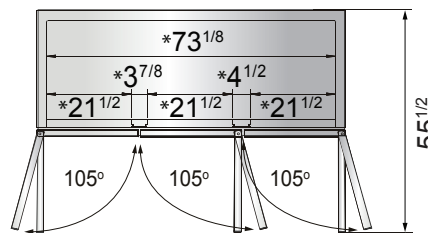

SPECIFICATIONS

Models	Door	Capacity (Cu.Ft.)	Shelves	Casters (inch)	Amps (A)	Voltage (V/Hz/Ph)	HP	Refrigerant	Exterior Dimensions (inch)	Net Weight (lbs)	Gross Weight (lbs)
MBF8004GR	1	21.4	3	4	2.1	115/60/1	1/7	R290	28 ^{7/10} ×31 ^{7/10} ×81 ^{3/10}	220	254
MBF8005GR	2	43.2	6	4	3.2	115/60/1	1/5	R290	51 ^{7/10} ×31 ^{7/10} ×81 ^{3/10}	340	390
MBF8006GR	3	64.9	9	4	4.2	115/60/1	1/4	R290	77 ^{4/5} ×31 ^{7/10} ×81 ^{3/10}	472	551

PLAN VIEW

MBF8004GR

MBF8005GR

MBF8006GR

*Interior Dimensions

SELF-CLOSING AND STAY OPEN DOOR FEATURE

Casters

Epoxy shelves